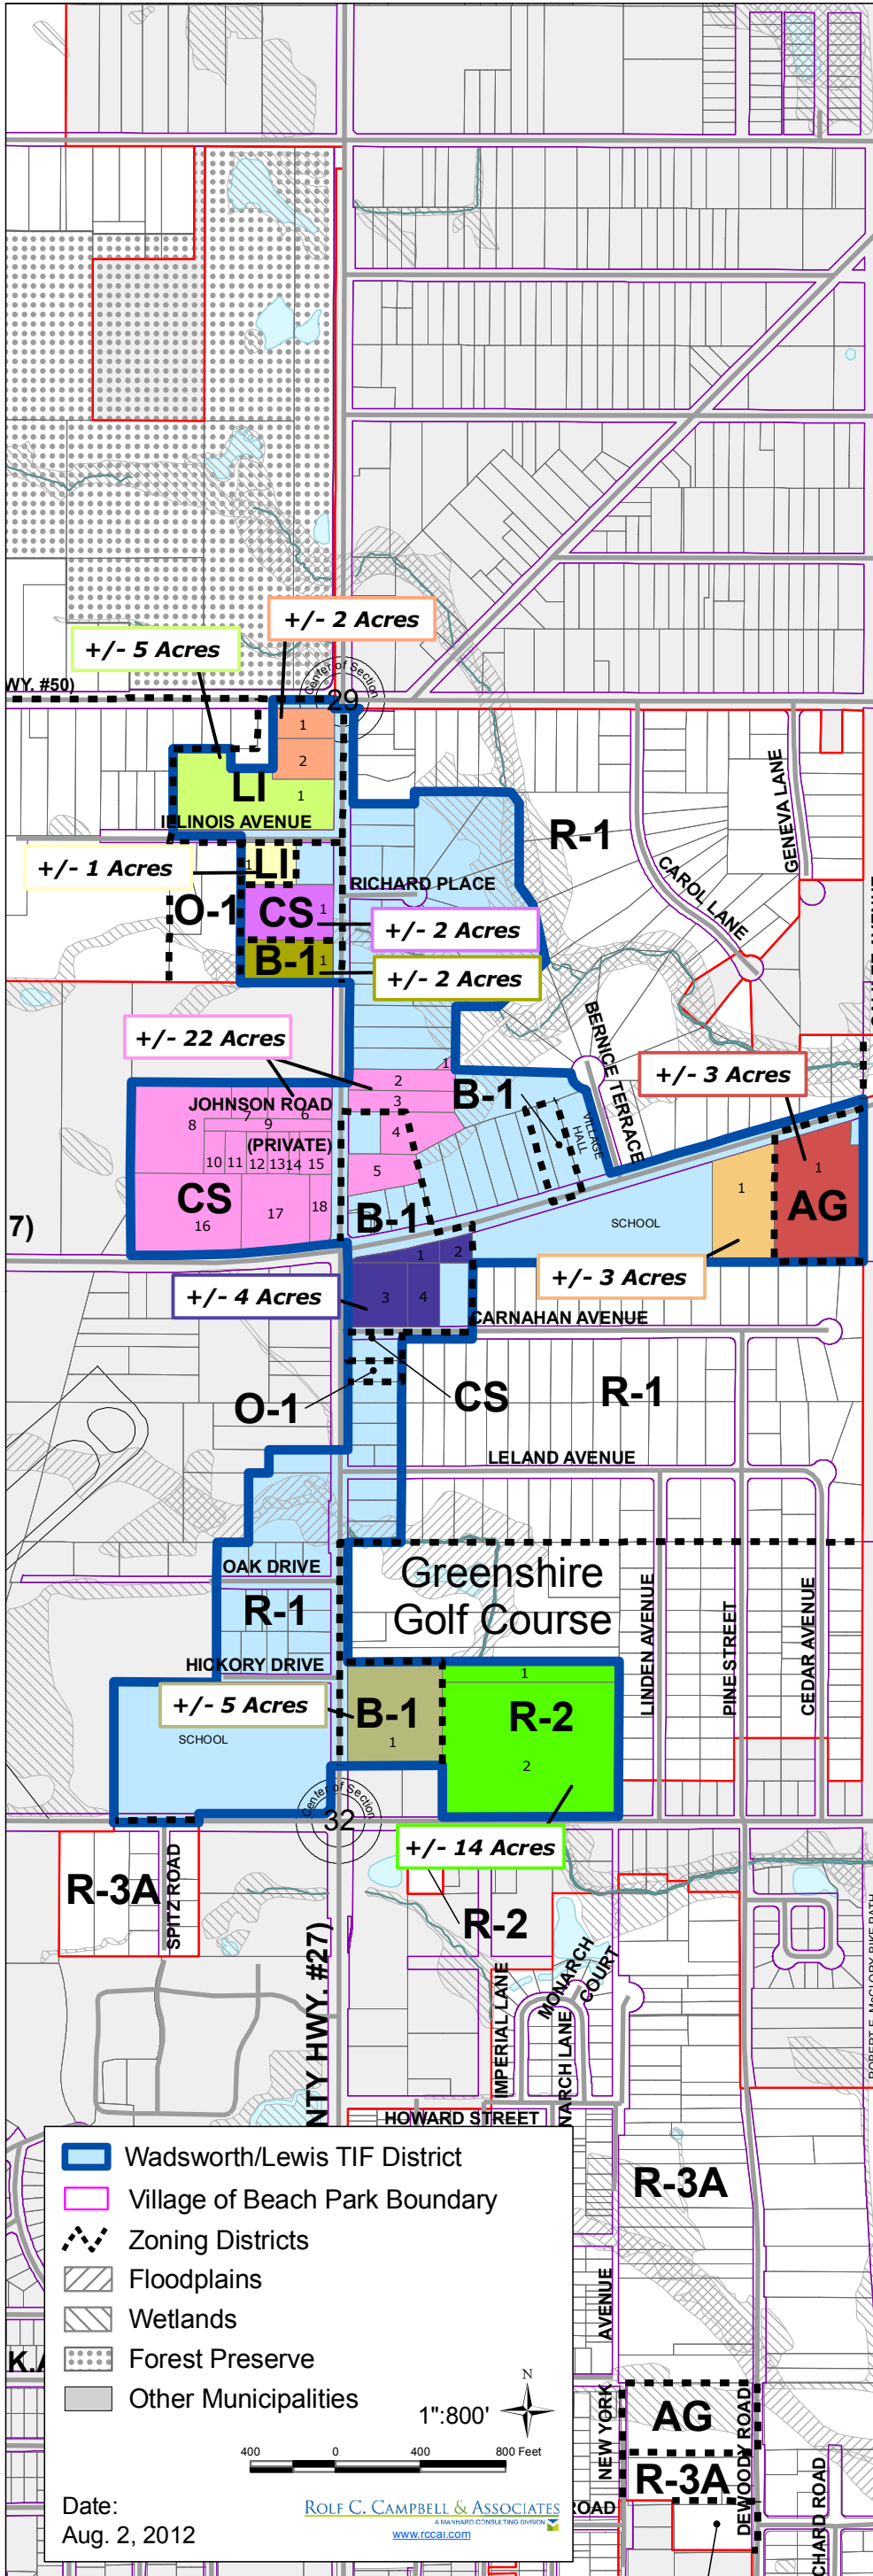

Wadsworth/Lewis TIF District

Village of Beach Park, Illinois

Location Map

Owner Property Addresses PINs

(from north to south) (combined sites at least 1 acre in area)

Marlin & Carol Bird 12380 W. Pine Court Beach Park, IL 60099	1	11539 W. 33rd St.	04-29-300-015
	2	?Ex. Industrial Use?	04-29-300-016
Harris Bank - TR-11-5525 201 S. Grove Ave. Barrington, IL 60010	1	39406 N. Lewis Ave.	04-29-300-039
		?Ex. Self Storage?	
Dodd's Beach Self Storage 5305 88th St. Pleasant Prairie, 53158	1	11571 W. Illinois Ave.	04-29-300-024
		?Ex. Self Storage?	
James Bishop 19251 W. Washington St. Grayslake, IL 60030	1	39316 N. Lewis Ave.	04-29-300-026
		?Ex. Motorcycle Shop?	
Susan Brock, Trustee 5201 S. Cornell Ave. Chicago, IL 60615	1	39262 N. Lewis Ave.	04-29-300-027
		?Ex. SF Home?	
Waukegan Port District P.O. Box 620 Waukegan, IL 60085	1	39179 N. Lewis Ave.	04-29-401-109
	2	39159 N. Lewis Ave.	04-29-401-024
	3	39143 N. Lewis Ave.	04-29-401-025
	4	39117 N. Lewis Ave.	04-29-401-111
	5	39071 N. Lewis Ave.	04-29-401-027
	6	11666 W. Johnson Rd.	04-29-302-028
	7	11590 W. Johnson Rd.	04-29-302-025
	8	11666 W. Johnson Rd.	04-29-302-028
	9	39124 N. Lewis Ave.	04-29-302-029
	10	11603 W. Johnson Rd.	04-29-302-014
	11	11591 W. Johnson Rd.	04-29-302-015
	12	11573 W. Johnson Rd.	04-29-302-016
	13	11557 W. Johnson Rd.	04-29-302-017
	14	11543 W. Johnson Rd.	04-29-302-027
	15	11666 W. Johnson Rd.	04-29-302-028
	16	11644 W. Wadsworth Rd.	04-29-302-018
	17	11552 W. Wadsworth Rd.	04-29-302-019
	18	39050 N. Lewis Ave.	04-29-302-020
Gladstone Square 627 Holdridge Ave. Winthrop Harbor, IL	1	11473 W. Wadsworth Rd.	04-29-400-010
	2	11433 W. Wadsworth Rd.	04-29-400-011
		?Ex. Gladstone Ct & Vacant Lot?	04-32-200-063
Marilynn Irizarry 11361 W. Wadsworth Rd. Beach Park, IL 60099	1	11129 W. Wadsworth Rd.	04-29-400-013
		?Ex. Large Lot SF Home?	
Vitto & Viola Maurantonio 11075 W. Wadsworth Rd. Beach Park, IL 60099	1	11075 W. Wadsworth Rd.	04-29-400-014
		?Ex. Large Lot SF Home/AG?	
Douglas & Shelley Deal RR 1 Box 82C Herod, IL 62947	1	38575 N. Lewis Ave.	04-32-200-078
		?Ex. Large Lot SF Home?	
Stuart & Helen Deal 11270 W. Beach Rd. Beach Park, IL 60087	1	38638 N. Linden Ave.	04-32-200-055
	2	11270 W. Beach Rd.	04-32-200-067
		?Ex. Large Lot SF Home?	